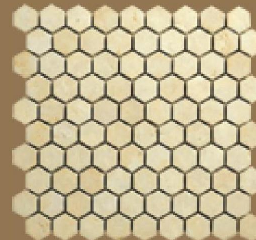

# HONED

TUMBLLED

1/2" 4" X 4"  
3" X 6"  
6" X 6"  
6" X 12"  
12" X 12"  
16" X 16"  
16" X 32"  
24" X 24"

12" X 12"

## Patterns

**4-SIZE 1/2" VERSAILLES**  
8" X 8", 8" X 16", 16" X 16", 16" X 24"  
(16SF PER PATTERN)

For 5-size 1/2" modified Versailles pattern,  
add 24" x 24" (20sf per pattern)

## Splitface

4" X 8"

## Mosaics

HERRINGBONE

HEXAGON

RAMON RANDOM

2" X 2"

1" X 1"

MOROCCAN  
RAGGED EDGE

CARMELSTONE  
IMPORTS