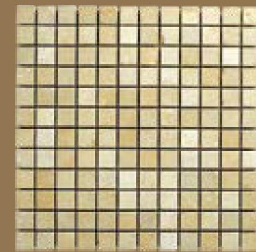

# HONED

TUMBLLED

1/2" 4" X 4"  
3" X 6"  
6" X 6"  
6" X 12"  
12" X 12"  
16" X 16"  
16" X 32"  
24" X 24"

12" X 12"

## Patterns

**4-SIZE 1/2" VERSAILLES**  
8" X 8", 8" X 16", 16" X 16", 16" X 24"  
(16SF PER PATTERN)

For 5-size 1/2" modified Versailles pattern,  
add 24" x 24" (20sf per pattern)

## Mosaics

HERRINGBONE

HEXAGON

RAMON RANDOM

2" X 2"

1" X 1"

MOROCCAN  
RAGGED EDGE

CARMELSTONE  
IMPORTS