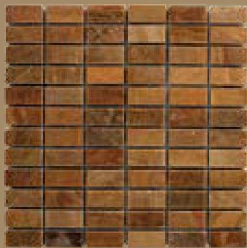

JERUSALEM

MT. CARMEL COBBLESTONE ■ ■ ■ ■ MOSAICS

COLLECTION

3/4"
16" X 16"
24" X 24"

Mosaics

**MIXED POLISHED
RHOMBOIDS**
2-1/8" X 1-1/4"

**POLISHED
PALACE ONYX**
1" X 2"

**BETHLEHEM
RELIEF BORDER**
5/8" X 2-1/4" X 12"

Patterns

4-SIZE 3/4" VERSAILLES
8" X 8", 8" X 16", 16" X 16", 16" X 24"
(16SF PER PATTERN)

*For 5-size 3/4" modified Versailles pattern,
add 24" x 24" (20sf per pattern)*

C A R M E L S T O N E
I M P O R T S