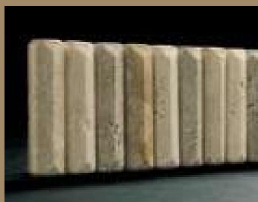

JERUSALEM

MT. CARMEL COBBLESTONE ■ ■ ■ ■ MOSAICS

COLLECTION

3/4"
16" X 16"
24" X 24"

Mosaics

**MIXED POLISHED
RHOMBOIDS**
2-1/8" X 1-1/4"

**POLISHED
PALACE ONYX**
1" X 2"

**BETHLEHEM
RELIEF BORDER**
5/8" X 2-1/4" X 12"

Patterns

4-SIZE 3/4" VERSAILLES
8" X 8", 8" X 16", 16" X 16", 16" X 24"
(16SF PER PATTERN)

*For 5-size 3/4" modified Versailles pattern,
add 24" x 24" (20sf per pattern)*

C A R M E L S T O N E
I M P O R T S