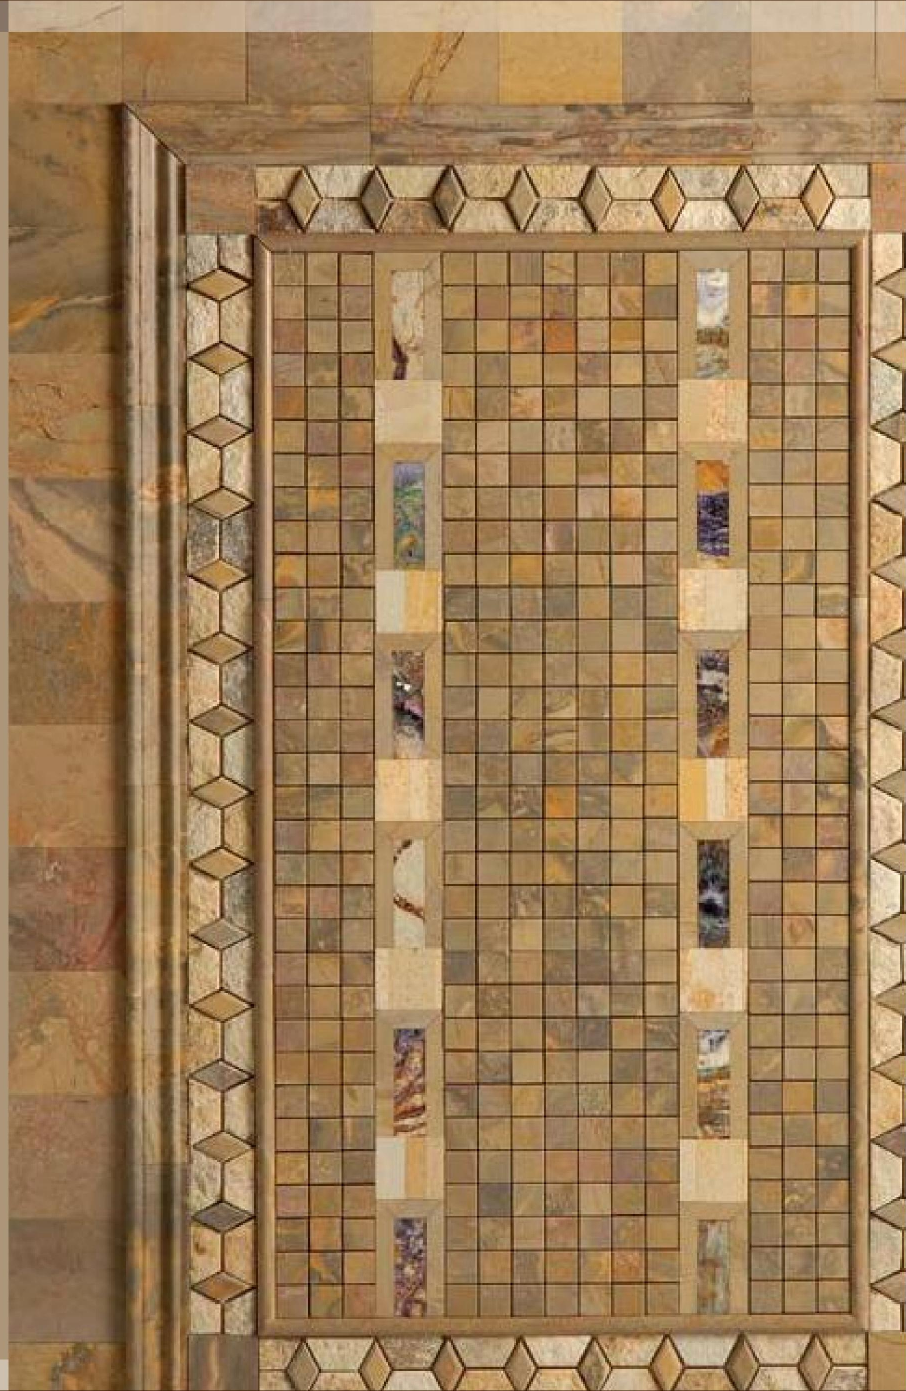

# COLLECTION

16" X 16"

- 1/2" 4" X 4"
- 4" X 8"
- 8" X 8"
- 16" X 16"

4" X 8"

### Mosaics

PATAGONIA BRICK

1" X 1"

RHOMBOID 2" X 4"

### Trims

**VARILLA PENCIL LINER**  
1/2" X 12"

**CORNISA CHAIR RAIL**  
1-1/2" X 12"

**ROCO ANTIQUA LISTELLO**  
2" X 12"

**DIAMANTE LINER**  
1-1/2" X 12"

CARME L S T O N E  
I M P O R T S