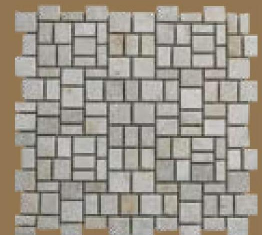

HONED

TUMBLED

1/2" 4" X 4"
3" X 6"
6" X 6"
6" X 12"
12" X 12"
16" X 16"
16" X 32"
24" X 24"

12" X 12"

Patterns

4-SIZE 1/2" VERSAILLES
8" X 8", 8" X 16", 16" X 16", 16" X 24"
(16SF PER PATTERN)

For 5-size 1/2" modified Versailles pattern,
add 24" x 24" (20sf per pattern)

16" X 32"

Mosaics

2" X 2"

1" X 1"

RAMON RANDOM

KING DAVID
BRICK

ARMENIAN
SPLIT FACE

MOROCCAN
RAGGED EDGE